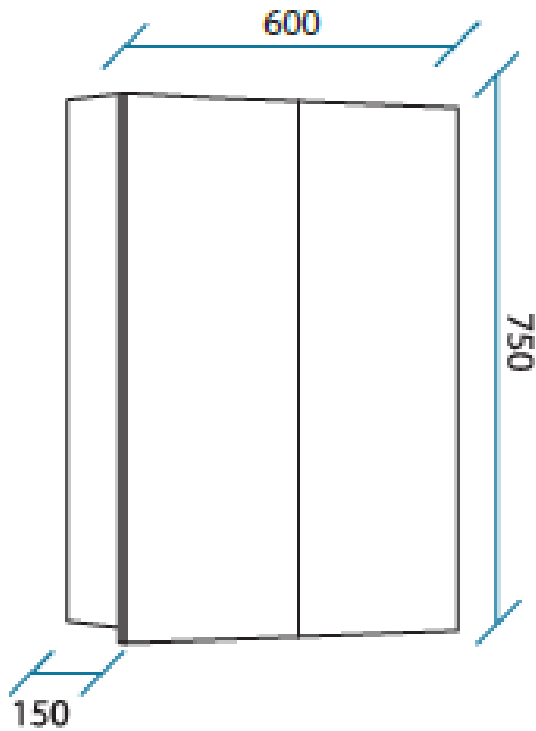

Logan 600

600 x 150 x 750

- 600 x 150 x 750
- 2 doors
- 2 adjustable glass shelves
- Wall hung only
- Doors are 20mm longer than cabinet at the bottom
- Available in gloss white and dark oak
- White interior
- Mirrored doors