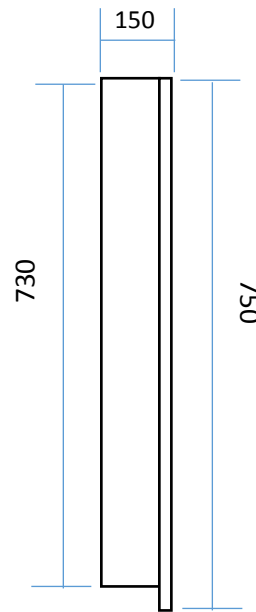

Logan 600

600 x 150 x 750

- 600 x 150 x 750
- 2 doors
- 2 adjustable glass shelves
- Wall hung only
- Doors are 20mm longer than cabinet at the bottom
- Available in gloss white and dark oak
- White interior
- Mirrored doors